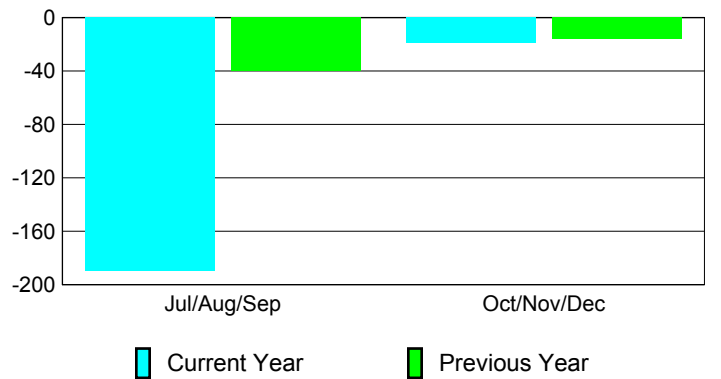

Comparison of Membership Gain/Loss

Current Year Compared to the Previous Year