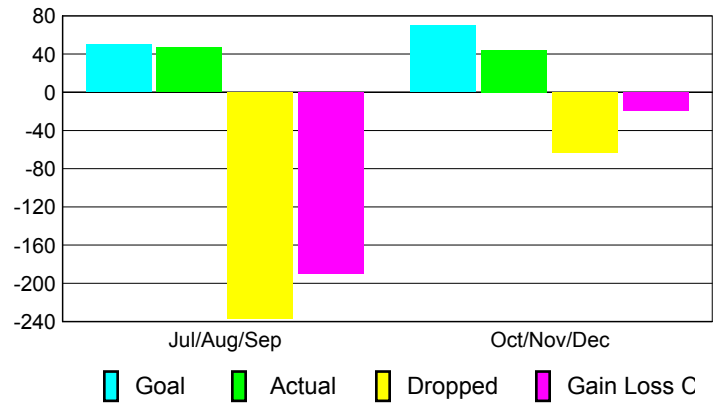

Membership Results 2010-2011

Goal, New, Dropped, Gain/Loss