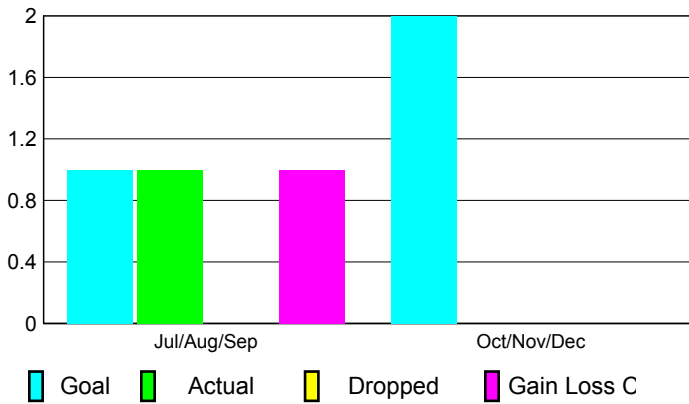

2010-2011 GMT Reports for District (or Undistricted) **District 323A1**

GMT: KAMLESH JAIN

Location: INDIA

GMT CA: 6

CLUBS

**Club Results
2010-2011**

**Clubs
2009-2010**

Month	New Club Goal	Actual New Clubs	Actual Dropped Clubs	Gain/Loss of Clubs	Gain/Loss of Clubs
Jul/Aug/Sep	1	1	0	1	0
Oct/Nov/Dec	2	0	0	0	0
Totals	3	1	0	1	0

Club Results 2010-2011

Goal, New, Dropped, Gain/Loss

Comparison of Club Gain/Loss

Current Year Compared to the Previous Year

YTD Status Quo Clubs 2010-2011

Status Quo Clubs Compared to Status Quo Members

MEMBERSHIP